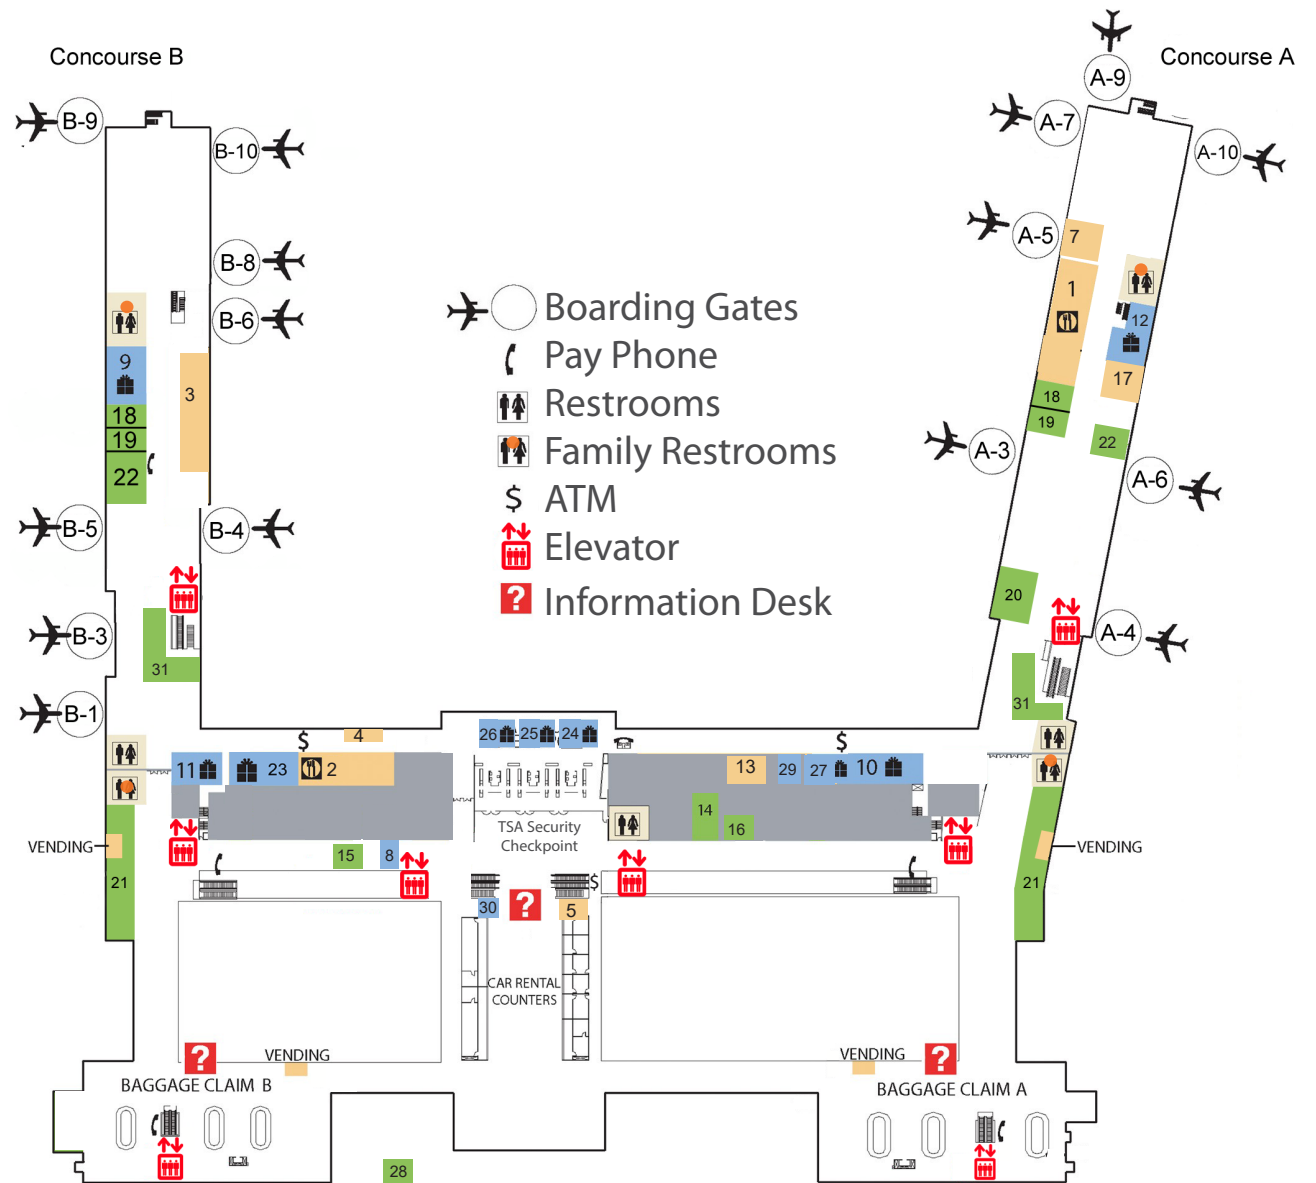

Food and Beverage

- 1| Tarmac Taproom
- 2| Einstein Bros Bagels & Caribou Coffee
Andale Tex-Mex
- 3| Fat Guy's Burger Bar
- 4| Eau de Vie Wine Bar and Java Dave's
- 5| Einstein Bros. Bagels and Caribou Coffee
- 7| Einstein Bros Bagels and Caribou Coffee
- 13| Chili's Grill & Bar
- 17| Tulsa Flag Mart

News and Gifts

- 8| Hudson News Kiosk
- 9| Hudson News
- 10| 5th and Sunset Luxury Eyewear
- 11| Hudson News
- 12| Hudson News
- 23| Fulton Street Books
- 24| Sports Zone
- 25| Discover Tulsa
- 26| Kids Works
- 27| Spirit
- 29| Hudson News and Ink Bookstore
- 30| Hudson News

Guest Services

- 14| Conference Room
- 15| Nursing Room (located Lower Level)
- 16| Lost & Found
- 18| Minute Massage
- 19| Shoe Shine
- 20| Military Lounge
- 21| Waiting and Children's Play Areas
- 22| Business Center
- 28| Pet Relief Areas (located Upper Level)
- 31| Guest Services Areas (located Lower Level) includes Pet Relief Area, Nursing Room, Quiet Room, Sensory Room, and Family Restroom with Adult Changing Tables

Terminal Guide

Updated June 2023